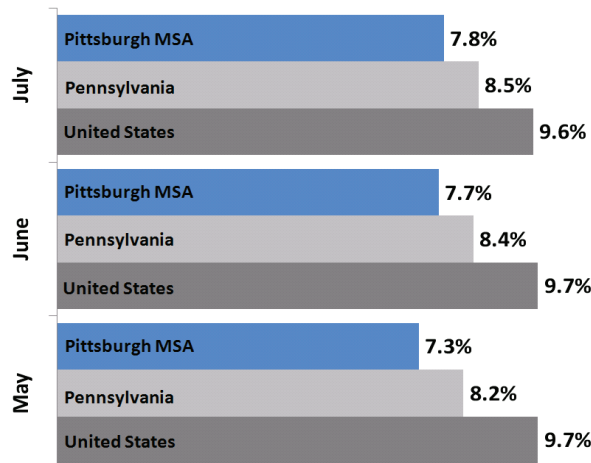

Pittsburgh Labor Market Outlook - Current Job Postings

Job Postings by Occupation	Top 15	Job Postings by Company	Top 10	Job Postings by Location	Top 10
Customer Service Rep.	98	PNC	988	Pittsburgh, PA	13,071
Tax Professional	84	UPMC	738	Cranberry, PA	561
Administrative Assistant	75	Westinghouse	325	Monroeville, PA	491
Software Engineer	73	Pizza Hut	227	Washington, PA	318
Sales Associate	70	Sears	177	West Mifflin, PA	265
Cashier	59	National City	170	Canonsburg, PA	253
Sales Representative	58	Deloitte	160	Coraopolis, PA	238
Assistant Manager	44	Carnegie Mellon University	116	Warrendale, PA	186
Cook	42	Kmart	110	Wexford, PA	161
Restaurant Manager	42	University of Pittsburgh	97	Monaca, PA	152
Shift Manager	42				
Business Analyst	40				
Finance Manager	21	Job Postings by Salary Level			
Pharmacist	19	\$ 20,000+	48%	\$ 80,000+	7%
Project Manager	19	\$ 40,000+	27%	\$ 100,000+	3%
		\$ 60,000+	15%		

Source: Indeed.com (tables display aggregate online job postings for Pittsburgh MSA in August 09).

Unemployment Rate

Source: U.S. Bureau of Labor Statistics, August 09.

Job Growth

Industry	Time	April 09	May 09	June 09	July 09
Total Nonfarm		↑ 1,123,300	↑ 1,129,000	↑ 1,135,400	↓ 1,132,800
Goods Producing		↑ 149,100	↔ 149,600	↑ 151,200	↑ 151,700
Service-Providing		↑ 974,200	↑ 979,400	↑ 984,200	↓ 981,100
Private Service Providing		↔ 845,700	↑ 851,500	↑ 857,500	↓ 851,800