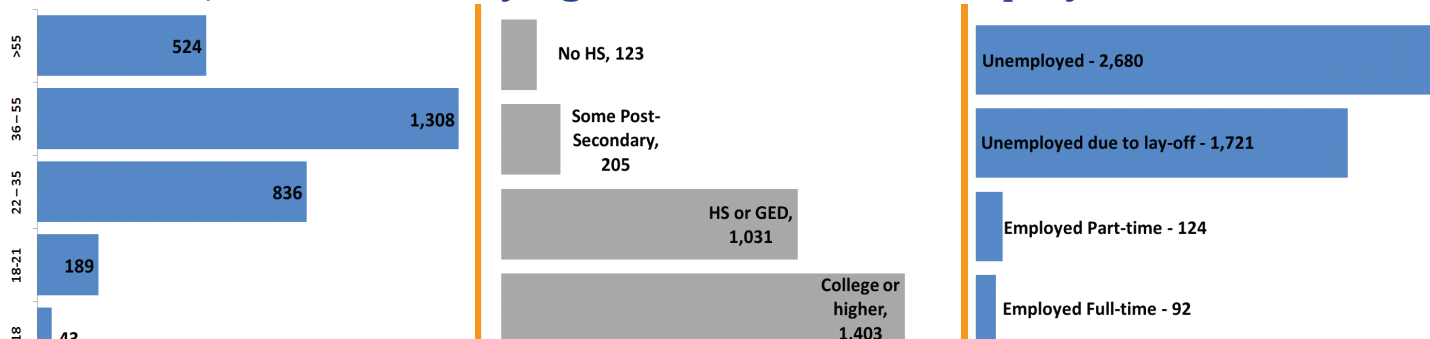

New Jobseekers - by age, education, and employment status

Source: CareerLink, April-June 2009